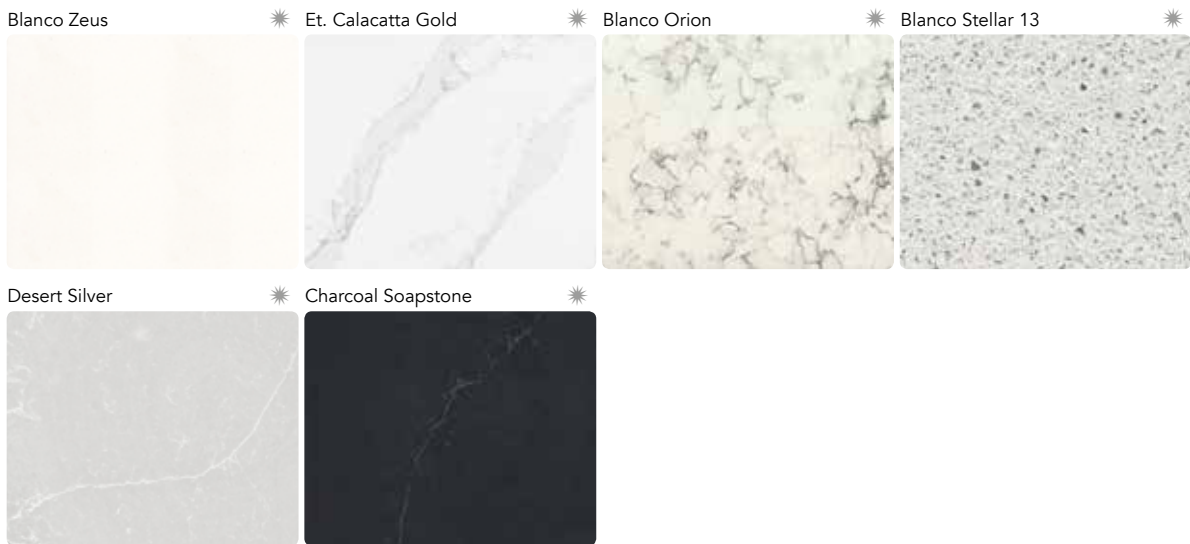

* ● Classic White

* ● White Storm 14

Ariel

* ● Blanco Maple 14

* ● Blanco Orion

* ● Blanco Norte 14

* ● Blanco Stellar 13

Desert Silver

* ● Et. Calacatta Gold

* ● Bianco River

* ● Lyra

* ● Lagoon

Haiku

* ● Blanco Capri

* ● Yukon

* ● Tigris Sand

* ● Coral Clay Colour

Noka

* ● Unsui

* ● Ironbark

* ● Aluminio Nube

* ● Kensho

* Polished ● Suede

Integrity Q

Integrity **Due XL**

* Polished ● Suede

Iconic White

* ● Blanco Zeus

* ● Et. Calacatta Gold

* ● Blanco Orion

* ● Et. Statuario

Desert Silver