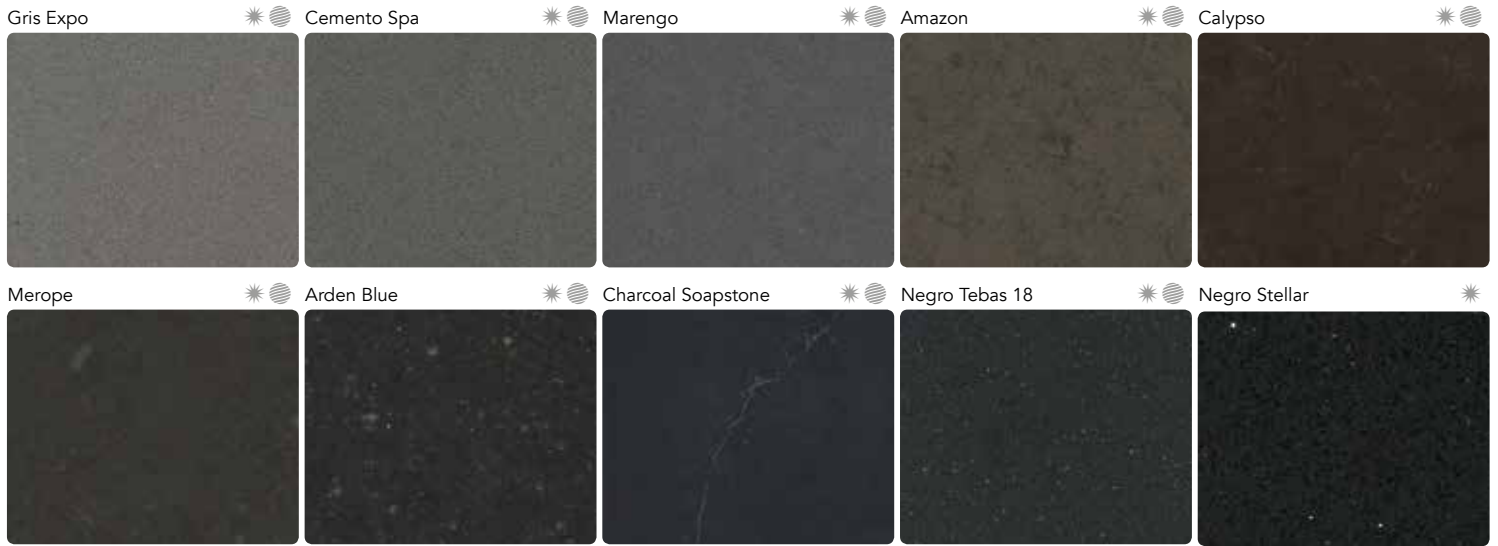

* ● Classic White

* ● White Storm 14

Ariel

* ● Blanco Maple 14

* ● Blanco Orion

* ● Blanco Norte 14

* ● Blanco Stellar 13

Desert Silver

* ● Et. Calacatta Gold

* ● Bianco River

* ● Lyra

* ● Lagoon

Haiku

* ● Blanco Capri

* ● Yukon

* ● Tigris Sand

* ● Coral Clay Colour

Noka

* ● Unsui

* ● Ironbark

* ● Aluminio Nube

* ● Kensho

* Polished ● Suede

Integrity Q

Integrity **Due XL**

* Polished ● Suede

Iconic White

* ● Blanco Zeus

* ● Et. Calacatta Gold

* ● Blanco Orion

* ● Et. Statuario

Desert Silver