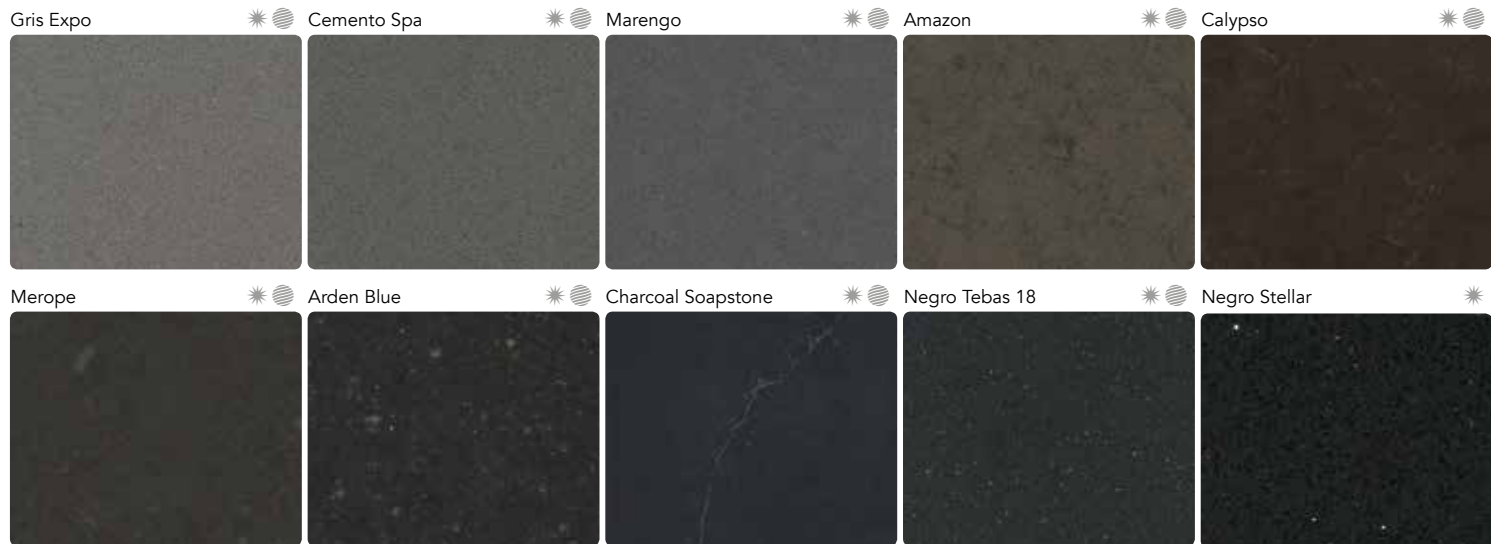

* ● Blanco Maple 14

* ● Blanco Orion

* ● Blanco Norte 14

* ● Blanco Stellar 13

Desert Silver

* ● Et. Calacatta Gold

* ● Bianco River

* ● Lyra

* ● Lagoon

Haiku

* ● Blanco Capri

* ● Yukon

* ● Tigris Sand

* ● Coral Clay Colour

Noka

* ● Unsui

* ● Ironbark

* ● Aluminio Nube

* ● Kensho

Integrity **Due L**

* Polished ● Suede

Et. Statuario

* ● Iconic White

* ● Blanco Zeus

* ● Classic White

* ● White Storm 14

Ariel

* ● Blanco Maple 14

* ● Blanco Orion

* ● Blanco Norte 14

* ● Blanco Stellar 13

Desert Silver